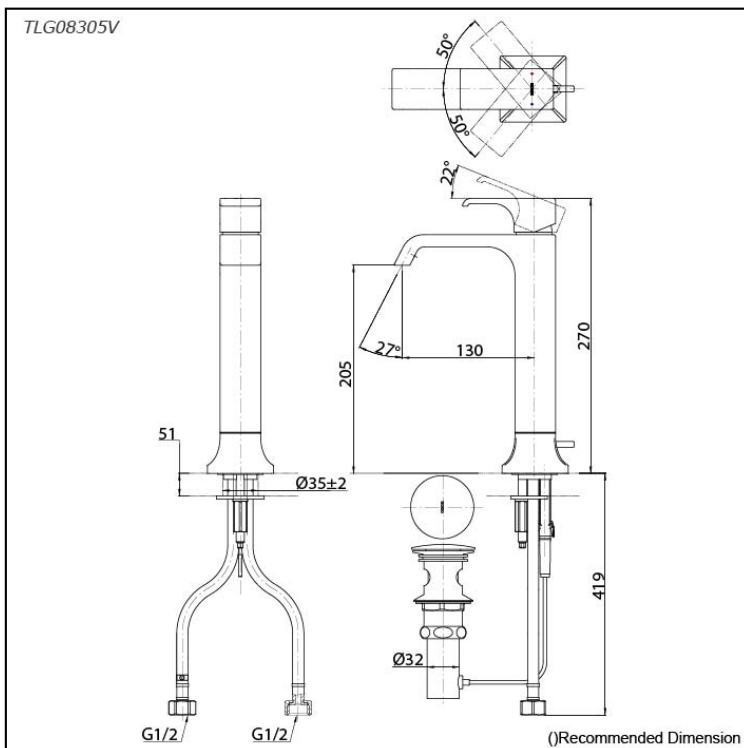

GC Series
Single Lever Lavatory Faucet
(w/ Pop-up Waste)

Features

- Breadth and symbolism of classic design in a contemporary form
- Elegant design that stood the test of time while transitioning to a modern design that reflects the present day
- Easy Installation and Usage
- Long lasting, COMFORT GLIDE mechanism for a smooth operation

Specifications

Finish: Chrome
Material: Brass
Water Pressure: 0.05MPa~1.0MPa

Parts description

- **TLG08305V**
Single Lever Lavatory Faucet
(w/ Pop-up Waste)

reddot award 2019
winner

Flow Rate

TLG08305V