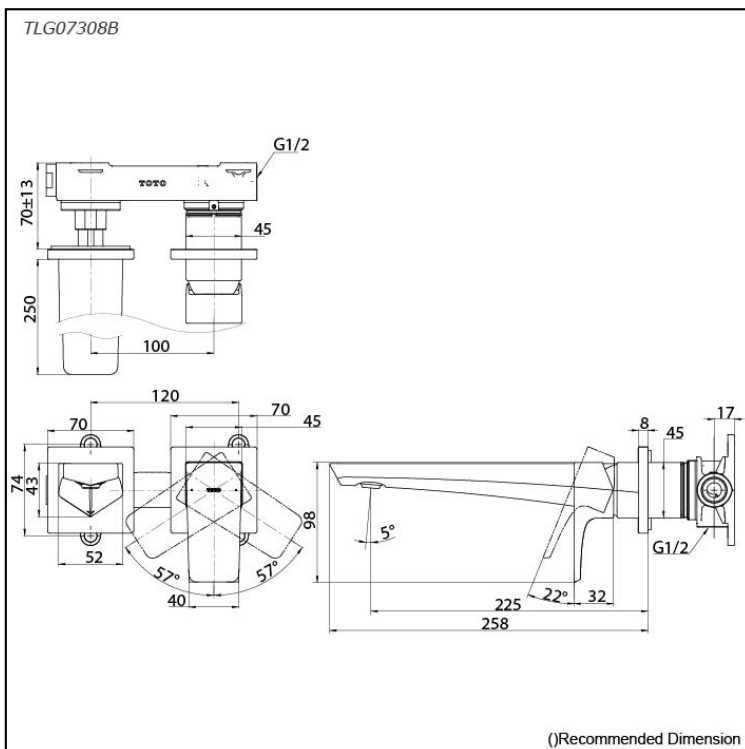

### Specifications

Finish: Chrome  
 Material: Brass  
 Water Pressure: 0.05MPa~1.0MPa

### Parts description

- **TLG07308B**  
 Wall Mount Single Lever Lavatory Faucet  
 (Long Spout) (w/o Waste Fittings)

### Flow Rate

TLG07308B