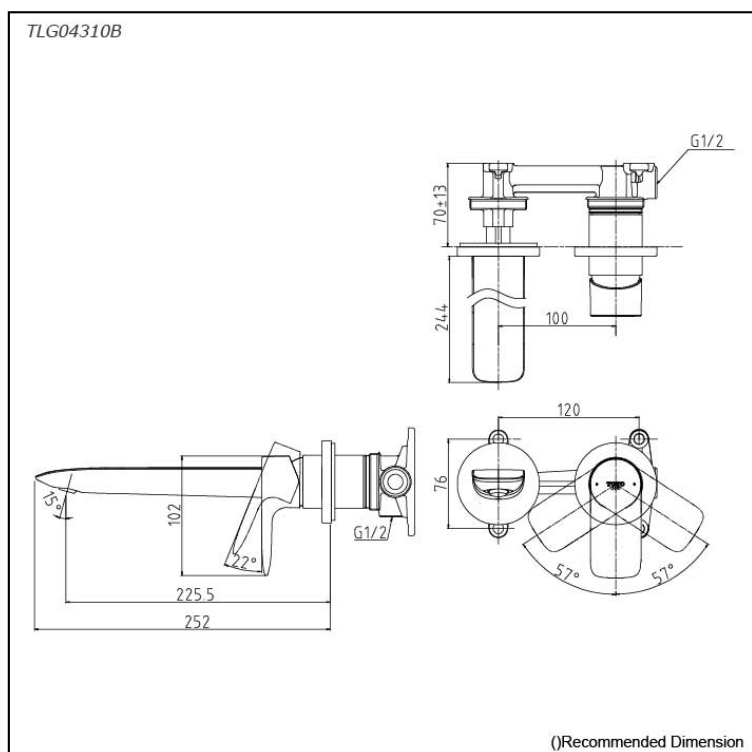

GA Series
 Wall-Mount Single Lever Lavatory Faucet
 (Long Spout) (w/o Pop-up Waste)

Features

- Design Concept is Gorgeous and Advance.
- TOTO original cartridge for smooth control
- High corrosion resistance plating
- TOTO aerated water technology, ECOCAP adds air to the water to achieve full water

Specifications

Finish: Chrome
 Material: Brass
 Water Pressure: 0.05 ~ 1.0 Mpa

Parts description

- **TLG04310B**
 Wall-Mount Single Lever Lavatory Faucet
 (Long Spout) (w/o) waste fitting

Flow Rate

TLG04310B