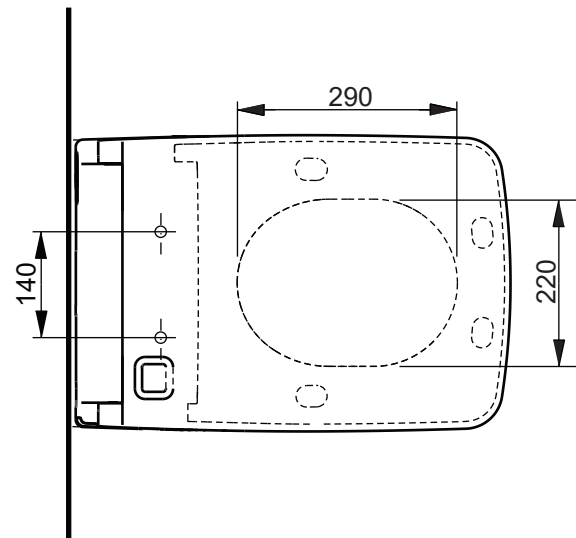

±0=OKFFB

CAN BE COMBINED WITH:

- 1. SG WC wallhung CW512YR
- 2. SG Metallic cover 7EE0007
- 3. SG Resin cover 9AE0017

Designation		TOTO	
SG 2.0 WASHLET TCF403REGV1			
Altered	Scale	1:10	
	Signed	T.G.	
	Date	29/08/2018	
			This drawing including the respective data may neither be duplicated nor modified nor altered without the consent of TOTO Europe GmbH. The usage of the data/technical drawings takes place at user's own risk and under exclusion of any liability of TOTO Europe GmbH and/or of the companies of the TOTO-Group. The indicated dimensions are not binding; products are subject to change.