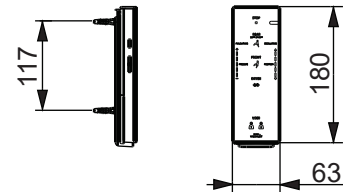

±0=OKFFB

CAN BE COMBINED WITH:

- 1. SG WC wallhung CW512YR
- 2. SG Metallic cover 7EE0007
- 3. SG Resin cover 9AE0017

Designation		TOTO	
SG 2.0 WASHLET TCF403REGV1			
Altered	Scale	1:10	
	Signed	T.G.	
	Date	29/08/2018	
			This drawing including the respective data may neither be duplicated nor modified nor altered without the consent of TOTO Europe GmbH. The usage of the data/technical drawings takes place at user's own risk and under exclusion of any liability of TOTO Europe GmbH and/or of the companies of the TOTO-Group. The indicated dimensions are not binding; products are subject to change.